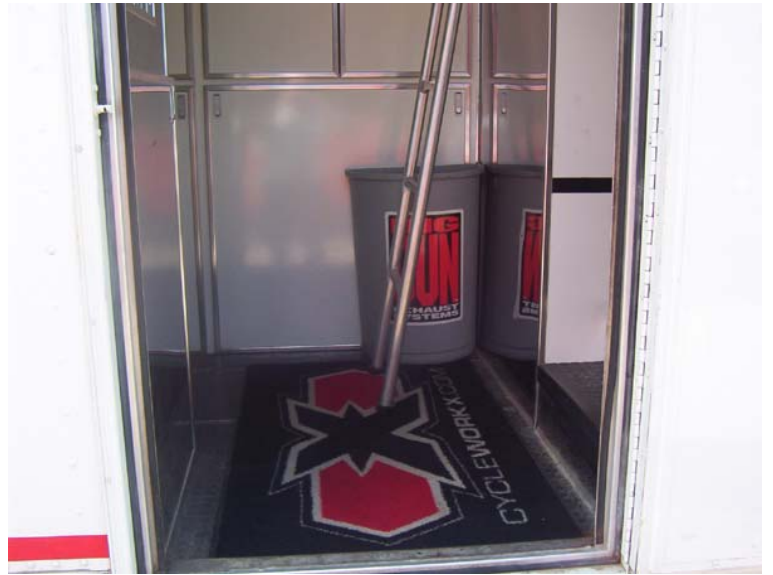

- 1995 Featherlite race trailer
- 51' x 102" trailer size
- 10'-1" spread axle
- 53" upped deck height
- Two levels
- LED tail lights
- LED clearance lights, 65 total
- Observation deck on roof
- 4 Halogen outdoor work lights, 500 watts each
- Air compressor
- Pressure washer system w/ 75' hose hard plumbed
- 300 gallons of fresh water
- Full kitchen rear of trailer
 - 8.3 cu. ft. 12 volt fridge
 - Double basin sink
 - Microwave
- Full lounge fifth wheel area
 - Booth with bed
 - Leather couches
 - Wood floor
 - Full bathroom
 - Porcelain stool
 - Fiberglass shower
 - Sink
 - Storage
- Air dump rear axle
- Storage above lounge area
- Finished upstairs with lights
- Riveted exterior sheets
- Lounge is 1 year old
- Stereo system through-out trailer
- 19" flat screen TV
- Lounge is 13' long
- E-track through out lower level floor
- E-track upstairs floor
- Heat pump and AC in the lounge and in the shop area
- 20k Kohler Generator, amazingly quiet
- 51" hall between cabinets on lower level
- Stainless steel work bench tops
- Large vice
- 20 gallon water heater
- New Alcoa polished wheels and new tires
- New brakes
- Solvent tank - Parts cleaner
- Plumbed air through out inside and outside of trailer
- Beautiful trailer inside and out
- All stairs and ladders included
- Screwtype lift gate
- Roll up rear door
- Rear patio door enclosure

Transporter For Sale

- Trailer and tractor before paint job

Transporter For Sale

● Shower

● Side entry door

Transporter For Sale

- Upstairs from front to back